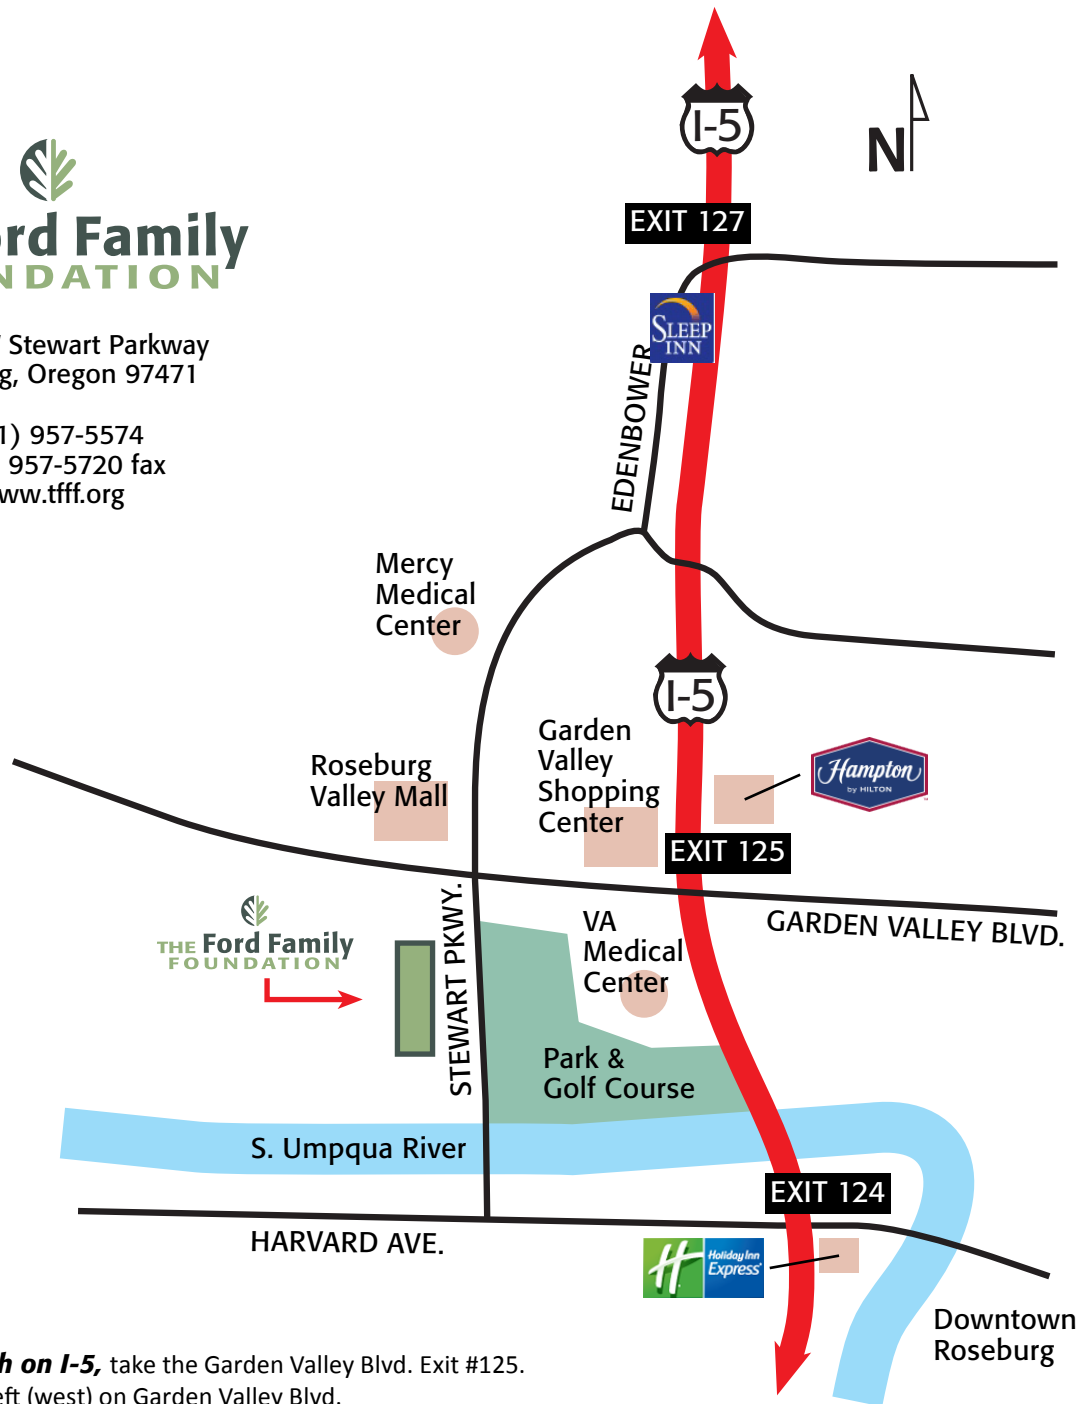

1600 NW Stewart Parkway  
Roseburg, Oregon 97471

(541) 957-5574  
(541) 957-5720 fax  
www.tfff.org

**When traveling North on I-5,** take the Garden Valley Blvd. Exit #125.

At the signal, turn left (west) on Garden Valley Blvd.

**Travel 3/4 mile on Garden Valley Blvd. to Stewart Parkway.**

At the intersection of Stewart Parkway and Garden Valley Blvd., turn left (south) on Stewart Parkway.

The Foundation office is on the right, 1/4 mile from the intersection.

**When traveling South on I-5,** take the City Center/Diamond Lake Exit #124.

At the signal, turn left (west) on Harvard Ave.

**Travel about a mile to Stewart Parkway.**

At the intersection of Stewart Parkway and Harvard Ave., turn right (north) on Stewart Parkway.

The Foundation office is on the left, about one mile from the intersection.