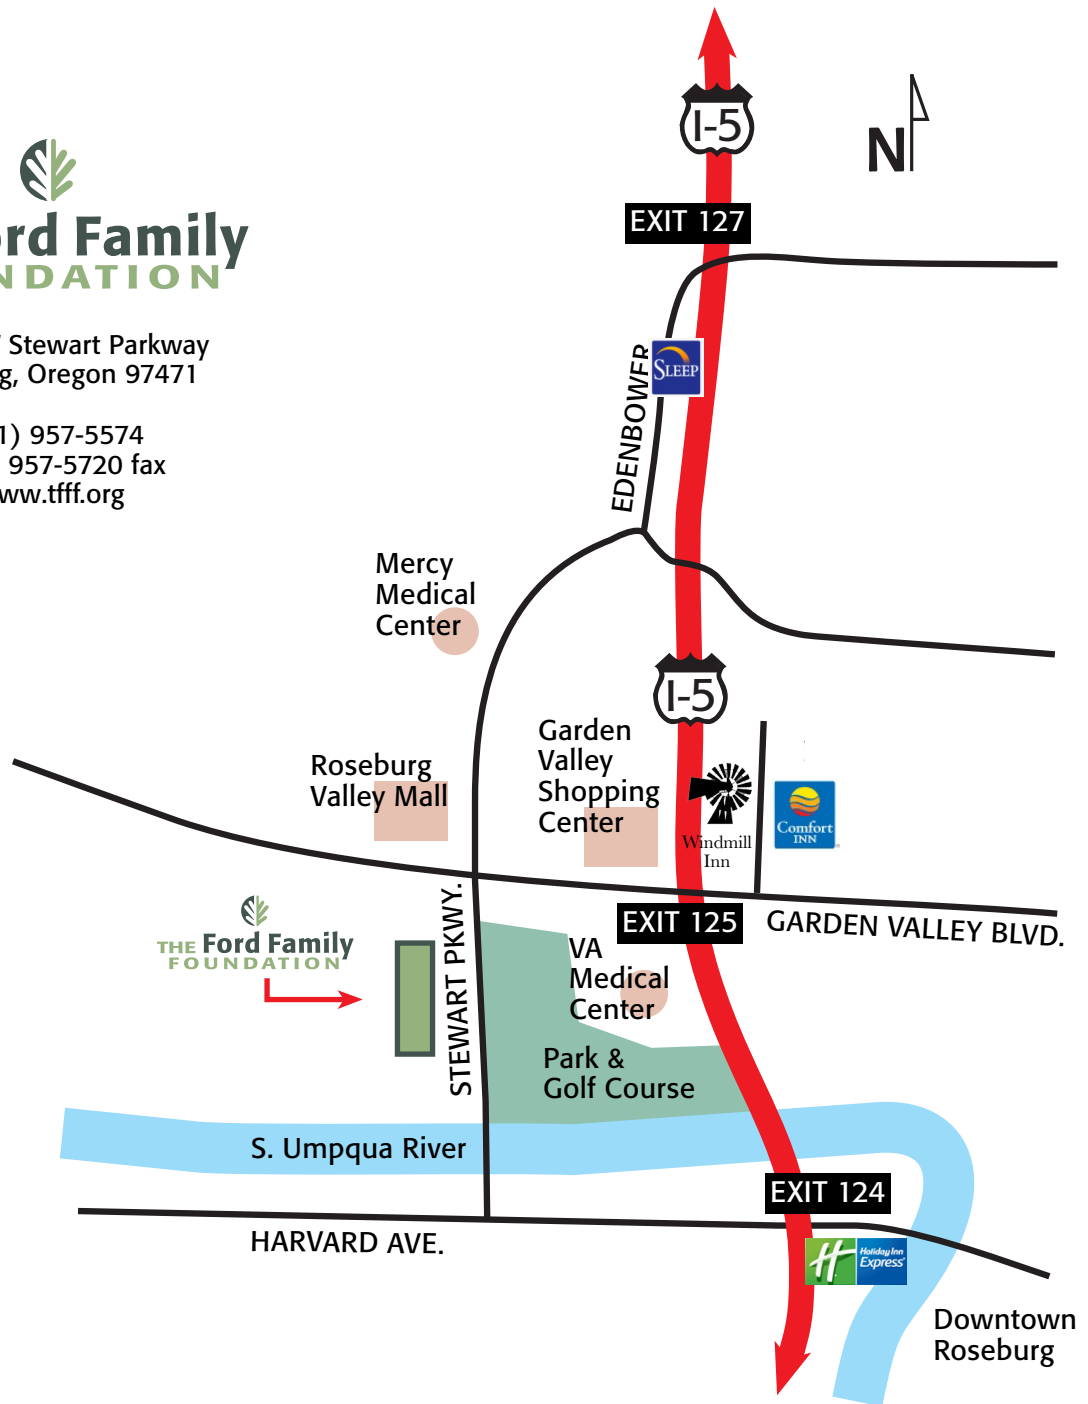

1600 NW Stewart Parkway
Roseburg, Oregon 97471

(541) 957-5574
(541) 957-5720 fax
www.tfff.org

When traveling North on I-5, take the Garden Valley Blvd. Exit #125.
At the signal, turn left (west) on Garden Valley Blvd.

When traveling South on I-5, take the Garden Valley Blvd. Exit #125.
At the signal, turn right (west) on Garden Valley Blvd.

Travel 3/4 mile on Garden Valley Blvd. to Stewart Parkway.

At the intersection of Stewart Parkway and Garden Valley Blvd., turn left (south) on Stewart Parkway.
The Foundation office is on the right, 1/4 mile from the intersection.