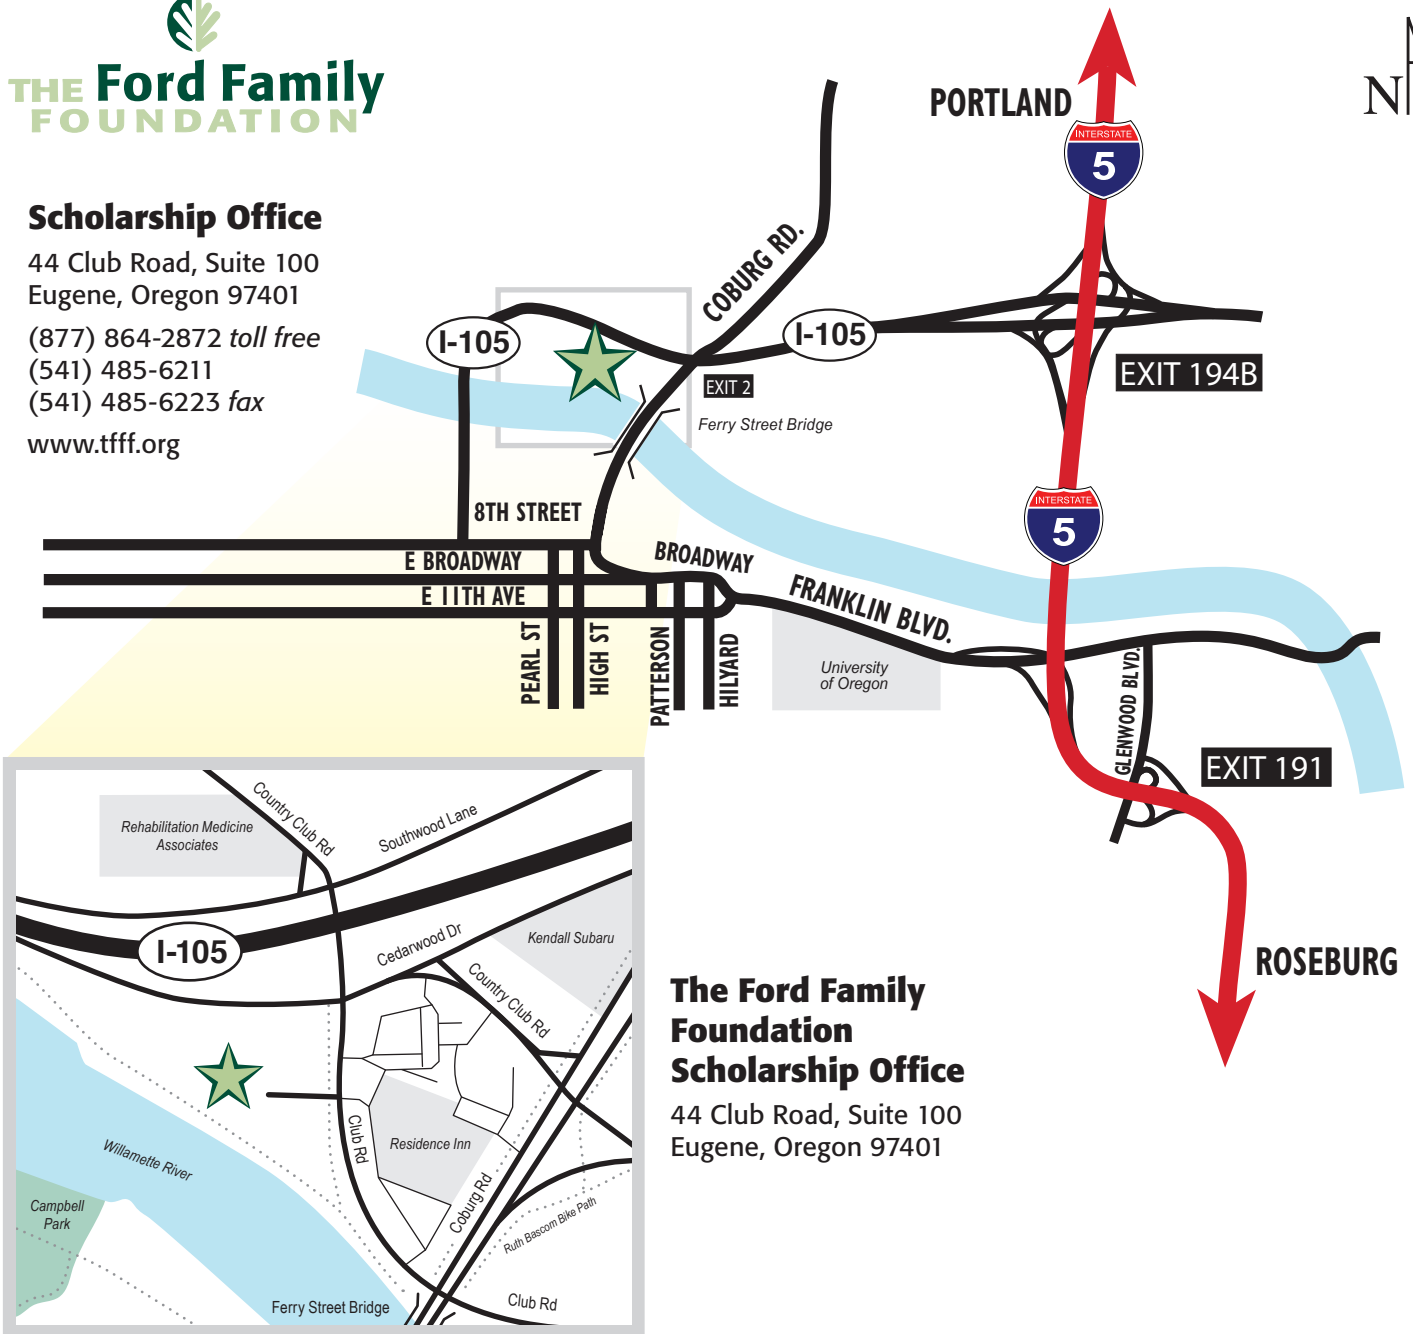

Scholarship Office

44 Club Road, Suite 100
Eugene, Oregon 97401
(877) 864-2872 toll free
(541) 485-6211
(541) 485-6223 fax
www.tfff.org

**The Ford Family
Foundation
Scholarship Office**

44 Club Road, Suite 100
Eugene, Oregon 97401

Traveling North or South on I-5

1. Merge onto **I-105 W/OR-126 W** via **EXIT 194B** toward Eugene.
2. Take the **Coburg Rd exit, EXIT 2**, toward Downtown.
3. **Stay left** toward Downtown/University of Oregon.
4. Get in the right lane. **Turn right** on **Country Club Rd** (the first right past Kendall Subaru, follow the sign to Autzen Stadium).
5. **Turn left** at the stop sign on **Cedarwood Dr** (follow the sign to Autzen Stadium).
6. **Turn left** at the stop light onto **Club Rd** (follow the sign to Autzen Stadium).
7. **Turn right** in the first driveway (at sign for McMenamins North Bank).
8. **44 Club Rd, Suite 100**, is directly ahead after turning into the parking lot.
9. Park in any VISITOR-marked space.