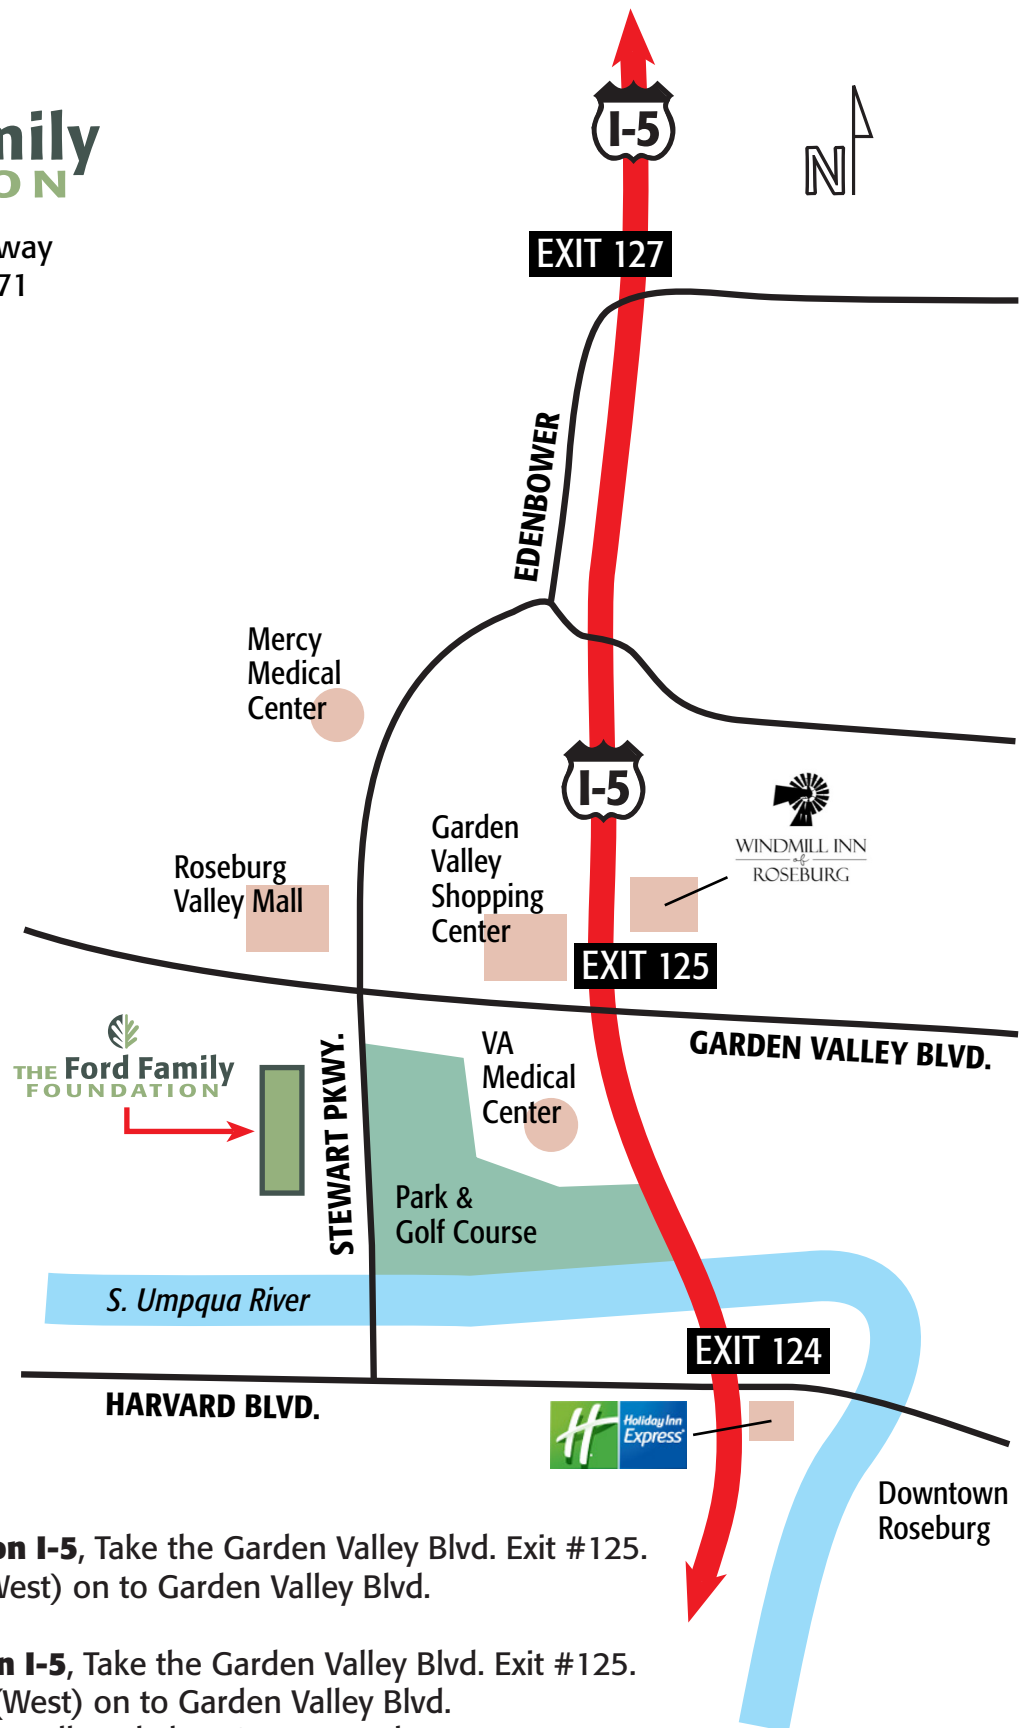

**THE Ford Family
FOUNDATION**

1600 NW Stewart Parkway
Roseburg, Oregon 97471

(541) 957-5574
(541) 957-5720 fax
www.tfff.org

When Traveling North on I-5, Take the Garden Valley Blvd. Exit #125.
At the Signal, Turn Left (West) on to Garden Valley Blvd.

When Traveling South on I-5, Take the Garden Valley Blvd. Exit #125.
At the Signal, Turn Right (West) on to Garden Valley Blvd.
Travel 1/2 mile on Garden Valley Blvd. to Stewart Parkway.

At the intersection of Stewart Parkway and Garden Valley Blvd.,
Turn Left (South) on to Stewart Parkway.
The Foundation office is on the right, 1/4 mile from the intersection.